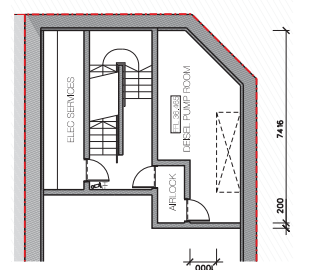

01
1:100
BASEMENT LEVEL PLAN

02
1:100
MEZZANINE LEVEL PLAN

29 - 31 HUGHES STREET
3/4 STOREY RESIDENTIAL

10 - 12 HUGHES STREET
3 1/2 STOREY RESIDENTIAL

83 MACLEAY STREET
5 STOREY RESIDENTIAL

48 MACLEAY STREET
9 STOREY RESIDENTIAL

97-89 MACLEAY STREET
17 STOREY RESIDENTIAL