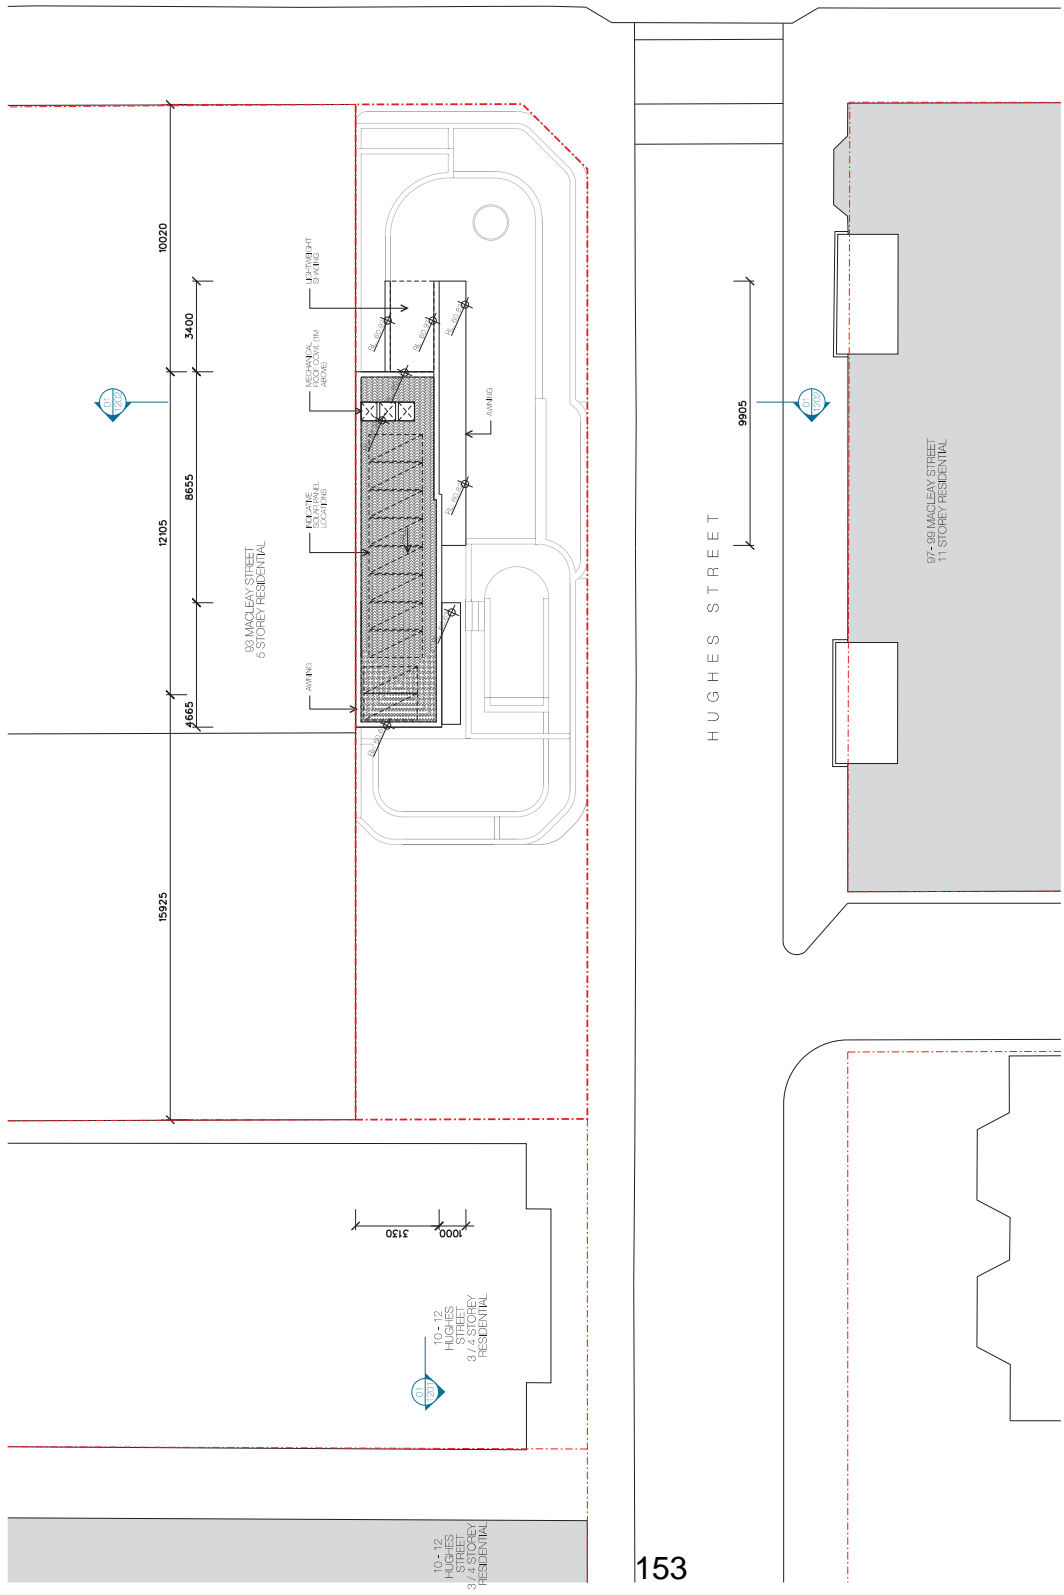

GREENKNOWE AVENUE

MACLEAY STREET

HUGHES STREET

1:1000
0 1000 2000

10-12 HUGHES STREET
3 1/2 STOREY RESIDENTIAL

83 MACLEAY STREET
5 STOREY RESIDENTIAL

97-99 MACLEAY STREET
11 STOREY RESIDENTIAL

27-31 HUGHES STREET
3 1/4 STOREY RESIDENTIAL

48 MACLEAY STREET
9 STOREY RESIDENTIAL

01
ROOF PLAN
1:1000

153

DAVID MITCHELL architects
ROOF PLAN
DA 1109

DAVID MITCHELL architects
3/1100 GREENKNOWE AVENUE
SYDNEY NSW 2000
TEL: 02 9550 1100
WWW.DAVIDMITCHELLARCHITECTS.COM

PROJECT NO. DA 1109
DATE: 24 OCT 2023
DRAWN BY: DAVID MITCHELL
CHECKED BY: DAVID MITCHELL

PROJECT NO. DA 1109
DATE: 24 OCT 2023
DRAWN BY: DAVID MITCHELL
CHECKED BY: DAVID MITCHELL

PROJECT NO. DA 1109
DATE: 24 OCT 2023
DRAWN BY: DAVID MITCHELL
CHECKED BY: DAVID MITCHELL

PROJECT NO. DA 1109
DATE: 24 OCT 2023
DRAWN BY: DAVID MITCHELL
CHECKED BY: DAVID MITCHELL

PROJECT NO. DA 1109
DATE: 24 OCT 2023
DRAWN BY: DAVID MITCHELL
CHECKED BY: DAVID MITCHELL

PROJECT NO. DA 1109
DATE: 24 OCT 2023
DRAWN BY: DAVID MITCHELL
CHECKED BY: DAVID MITCHELL

PROJECT NO. DA 1109
DATE: 24 OCT 2023
DRAWN BY: DAVID MITCHELL
CHECKED BY: DAVID MITCHELL