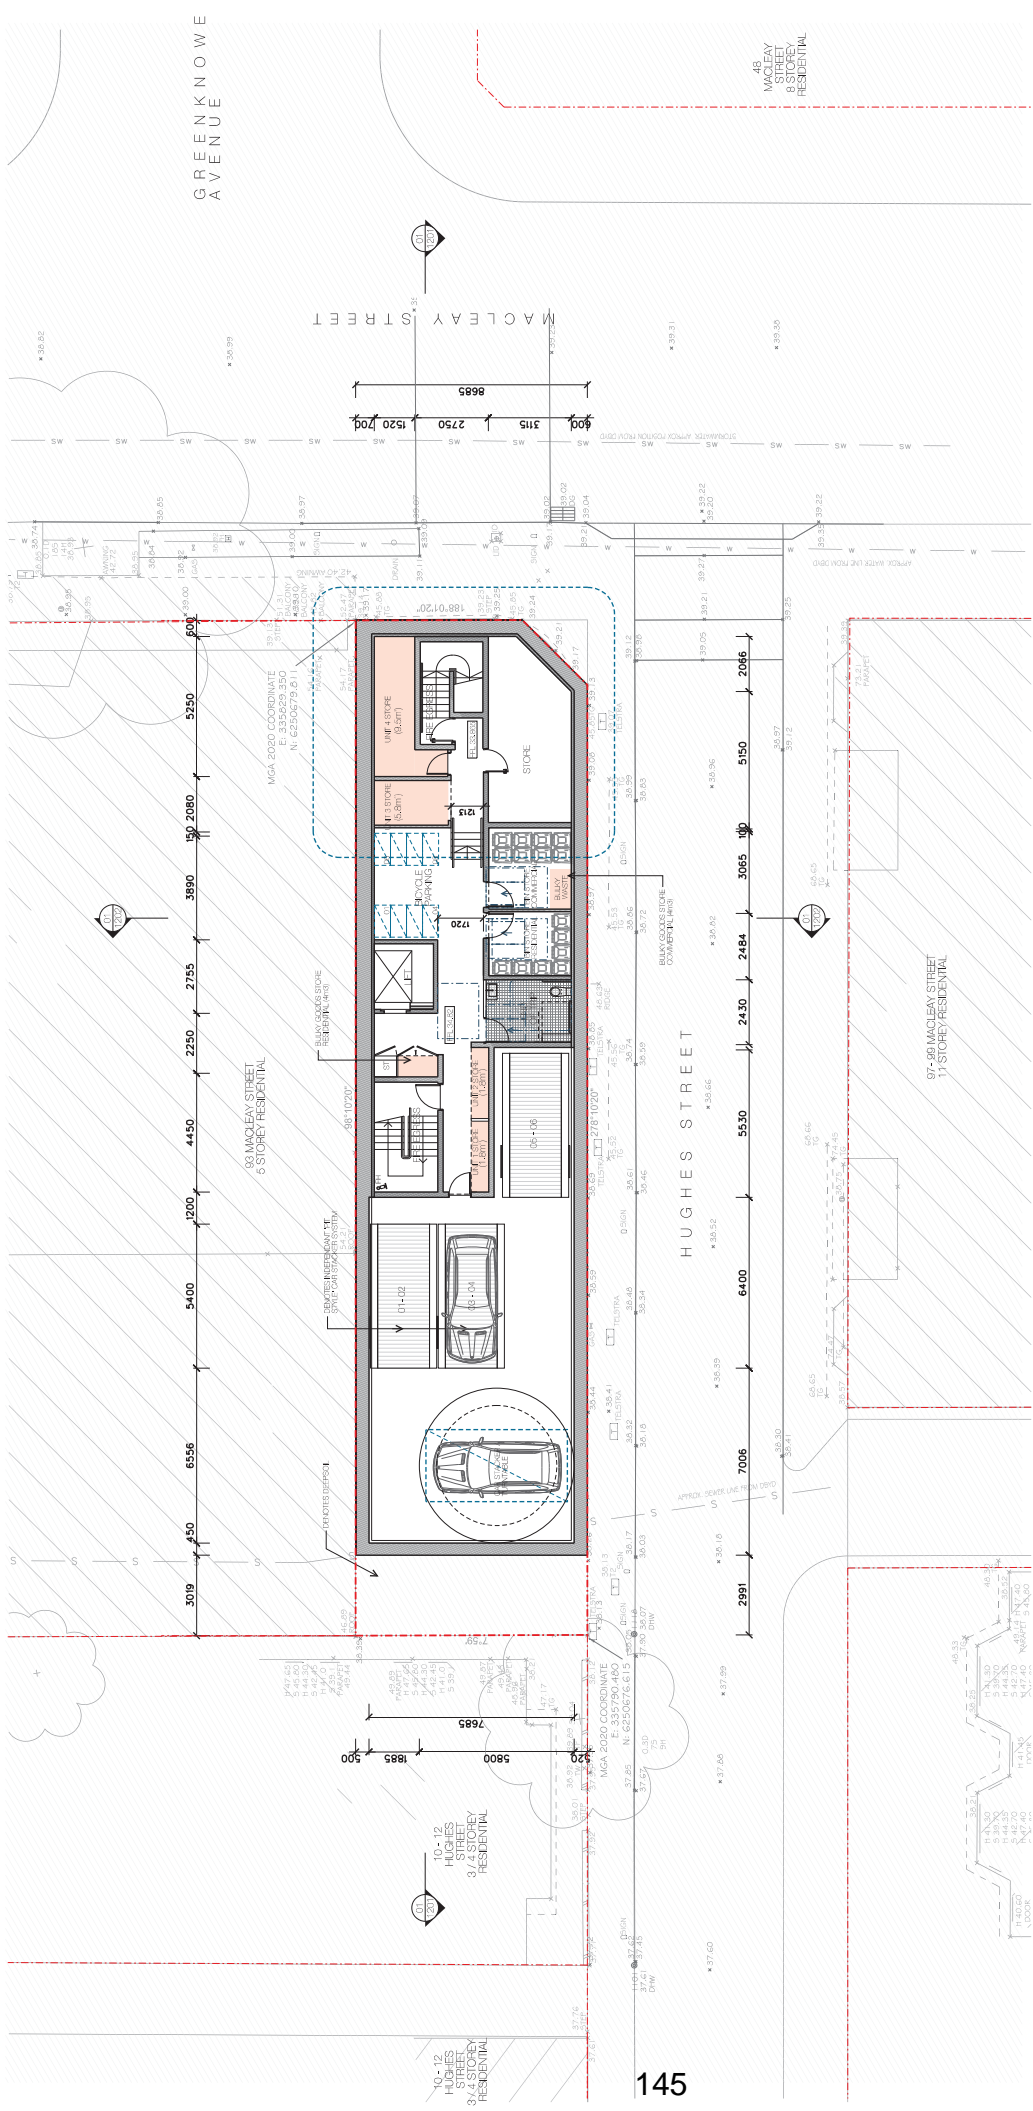

000237860 24 Oct 2023
Approved: David Mitchell
5.4
Australian
Architectural
Practitioner
No. 128673-001
100 Macleay Street
Sydney NSW 2001
davidmitchell.com.au

UNREPLID
BASEMENT LEVEL
PLAN
DA 1101

DATE: 27/09/23
DRAWN BY: J. EDWARDS
CHECKED BY: J. EDWARDS

DAVID MITCHELL architects
ARCHITECTS
100 MACLEAY STREET
SYDNEY NSW 2001
PH: 02 9550 1234
WWW.DAVIDMITCHELLARCHITECTS.COM.AU

36 No. 318B
THE HOUSE
PHOTOGRAPHY
PHOTOGRAPHY