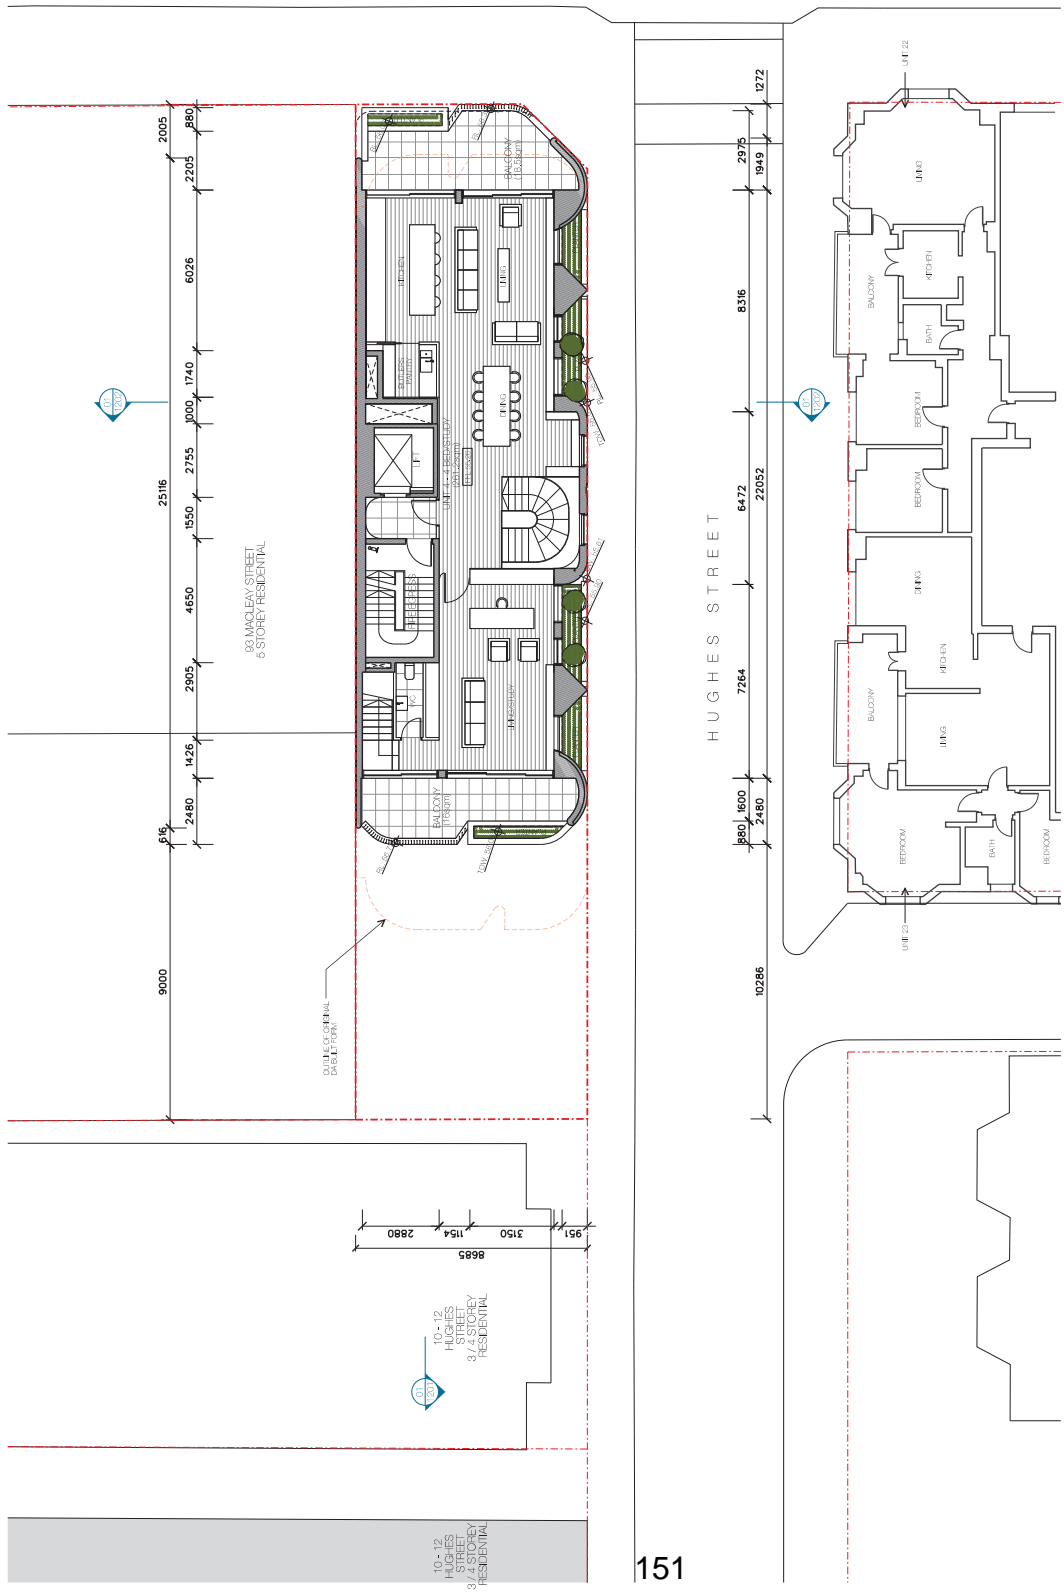

GREENKNOWE AVENUE

MACLEAY STREET

HUGHES STREET

29 - 31 HUGHES STREET
3/4 STOREY RESIDENTIAL

97 - 99 MACLEAY STREET
11 STOREY RESIDENTIAL

10 - 12 HUGHES STREET
3/4 STOREY RESIDENTIAL

83 MACLEAY STREET
5 STOREY RESIDENTIAL

48 MACLEAY STREET
8 STOREY RESIDENTIAL

9251
7204
230

9000
2480
1425
2905
4550
1550
2755
1000
1740
6026
2205
880
2005

10286
1880
1600
2480
7264
8316
22052
6472
2975
1949
1272

951
3150
1154
2880
8685

D1
LEVEL 5 PLAN
1:100

000237860 24 Oct 2023
Address: David Mitchell
54
54 Macleay Street
Sydney NSW 2000
Telephone: 02 9237 8600
Email: david@dmitchell.com.au

DAVID MITCHELL architects
LEVEL 5 PLAN
DA 1107

DATE: 27/09/2023
DRAWN BY: J. MITCHELL
CHECKED BY: D. MITCHELL
PROJECT NO: DA 1107

DAVID MITCHELL architects
54 Macleay Street
Sydney NSW 2000
Telephone: 02 9237 8600
Email: david@dmitchell.com.au

DAVID MITCHELL architects
54 Macleay Street
Sydney NSW 2000
Telephone: 02 9237 8600
Email: david@dmitchell.com.au

DAVID MITCHELL architects
54 Macleay Street
Sydney NSW 2000
Telephone: 02 9237 8600
Email: david@dmitchell.com.au

DAVID MITCHELL architects
54 Macleay Street
Sydney NSW 2000
Telephone: 02 9237 8600
Email: david@dmitchell.com.au

DAVID MITCHELL architects
54 Macleay Street
Sydney NSW 2000
Telephone: 02 9237 8600
Email: david@dmitchell.com.au

DAVID MITCHELL architects
54 Macleay Street
Sydney NSW 2000
Telephone: 02 9237 8600
Email: david@dmitchell.com.au

DAVID MITCHELL architects
54 Macleay Street
Sydney NSW 2000
Telephone: 02 9237 8600
Email: david@dmitchell.com.au